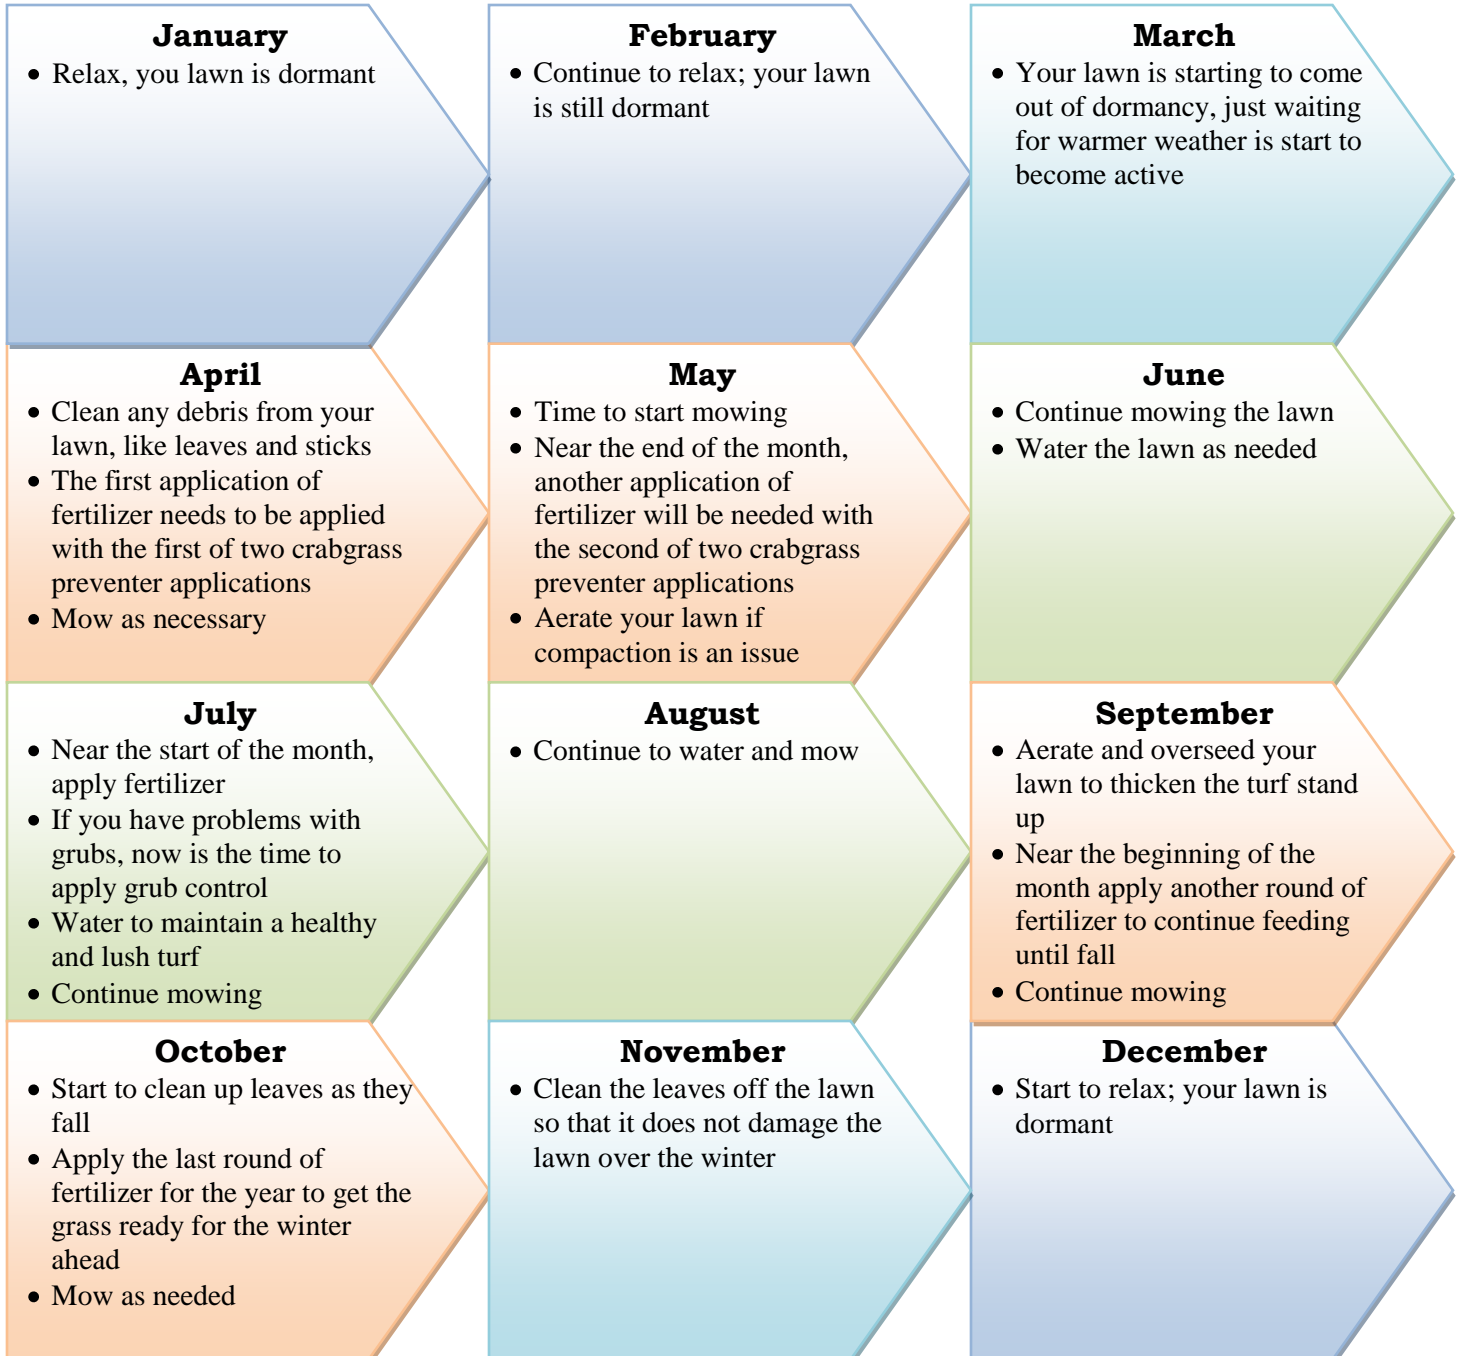

Lawn Care Calendar

These dates are general guidelines. Always keep the weather in mind. A plants needs change on the weather, not by the date on the calendar.